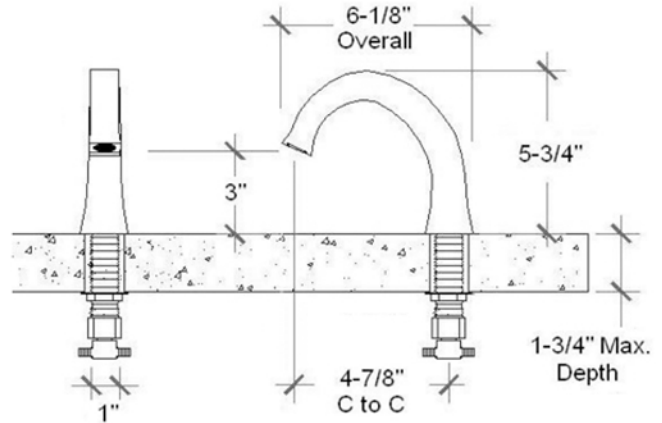

FONTANA ELECTRONIC COMMERCIAL AUTOMATIC TOUCHLESS SENSOR FAUCET IN UNIQUE FINISH

SPECS:

Brand: FontanaShowers®

Water Pressure: 0.05Mpa - 0.7Mpa

Power and Voltage: DC.6V / AC.110-220V - 50/60Hz
Power Consumption: 0.5MW

Detection Zone: Factory set 25cm/10" (based on standard inductive board)

Ambient Temperature: 1 - 45 °C / 33.8 -113 °F

Degree of protection by enclosure: IP56
Battery: 4 x 'AA' size cells

Operational water pressure range: 0.05 - 0.6MPa

Water supply pipe size: DN15

Flow Rate: 0.5 gpm (1.9 Lpm), Available in other flow rates (optional)

Touchless Faucet Material: Solid Brass Construction

Finish: Unique Finish

Adjustable sensing range: Factory range is set about 4"to 5"from the sensor, it can be adjusted

Control Box : Included- Hardwired & Battery Operated

Remote Control: Available Optional- Reset, Adjust the Sensing Distance or turn off/on

Flow Rate Specific Requirements: Can be provided for Specific Water Flow Requirement

Mixing Valve: Water Temperature Mixing Valve Supplied (Optional)

Battery lifespan: 100000 cycles

Static Power Consumption: 0.36mw

Working Power consumption:0.5mw

Inductive Opening Time: < 1 second

Inductive Closing Time: < 2 second

Dia of installing faucet: 1.29~1.38 inches (33~35mm)

Dia. of inlet/outlet pipe: G1/2"

Convenient to maintain: Built-in strainer to prevent sundries from entering the solenoid valve

Flashing light indicator: Diagnostic indicators for power up, low battery, and solenoid function

Intelligent: Faucet will self adjust its best detection zone as per the color and shape of lavatory

Power Supply: AC110V And DC6V power (Hardwired and Battery Operated/Back up) Also available in AC210V

Accessories: Comes complete with Hoses & Accessories

Solenoid Feature : Water resistant solenoid enclosure

Installations: Comes complete with Installation Instructions

Water Pressure: 0.5 - 7.0 KGS/cm , 10 - 125 psi

Touchless Faucet Shutoff: Factory set to 30-second Auto Shutoff (can be adjusted)

Usage, Applications: For commercial space bathrooms/restrooms